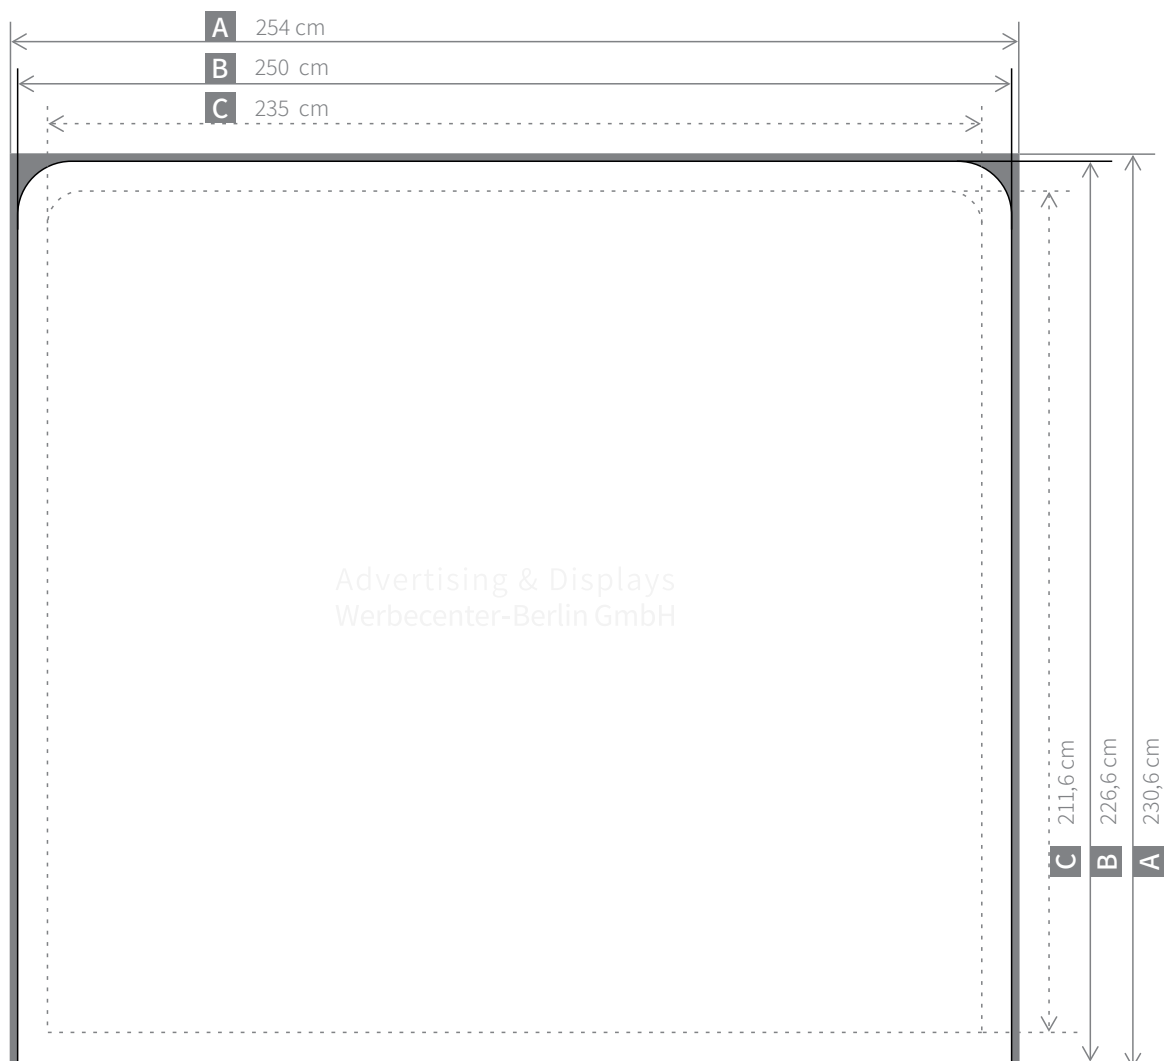

Messedisplay - Zipper Wall - Straight Basic / Exhibition wall

BEISPIELSKIZZE / EXAMPLE SKETCH

Die Druckvorlage in der gewünschten Größe finden Sie auf der Produktseite /
You will find the print template in the desired size on the product page

Messewand 250 x 230 cm

A = Dateiformat / File format

B = Endformat nach Konfektion / Final format after confection

C = Sicherer Bereich für Logo und Text / Safe area for logo and text